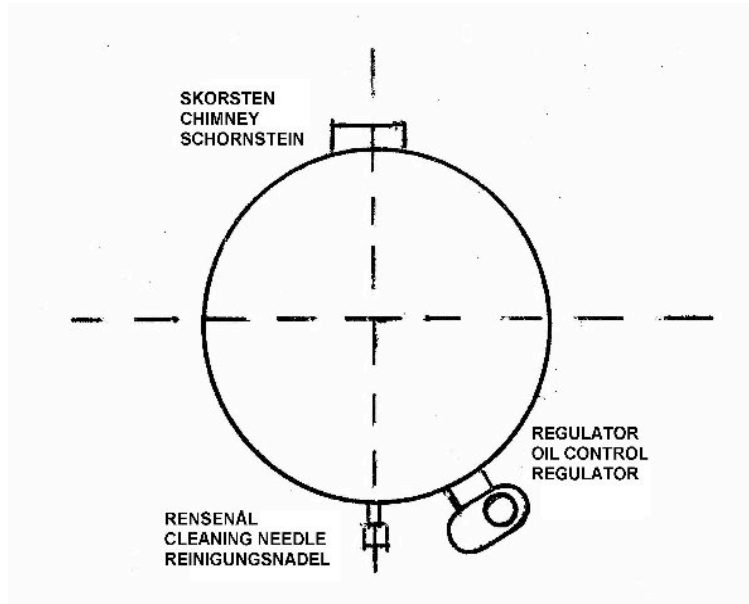

STANDARD MODEL – OVNE SET FRA TOP  
STANDARD MODEL – STOVES SEEN FROM THE TOP

STANDARD MODEL – OVNE SET FRA TOP  
STANDARD MODEL – STOVES SEEN FROM THE TOP

ANGIV POSITION AF REGULATOR OG RENSENÅL (MOD TILLÆG I PRIS)  
GIVE POSITION OF OIL CONTROL AND CLEANING NEEDLE (AT ADDITIONAL PRICE)