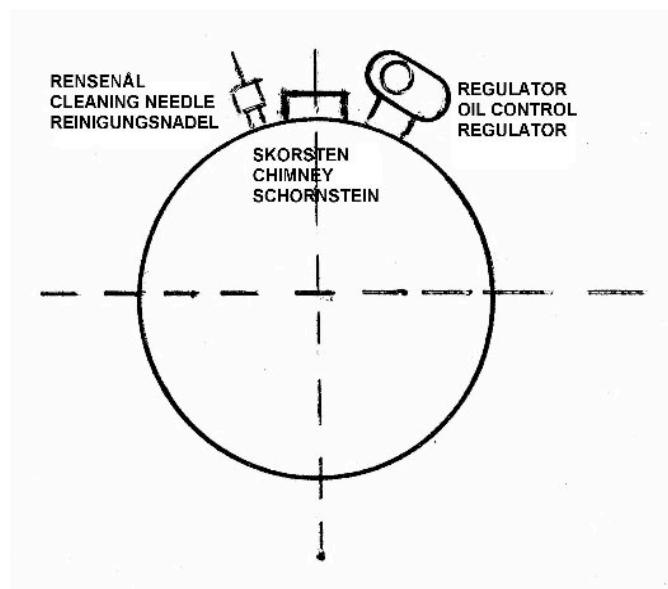

STANDARD MODEL – OVNE SET FRA TOP  
STANDARD MODEL – STOVES SEEN FROM THE TOP

STANDARD MODEL – OVNE SET FRA TOP  
STANDARD MODEL – STOVES SEEN FROM THE TOP

ANGIV POSITION AF REGULATOR OG RENSENÅL (MOD TILLÆG I PRIS)  
GIVE POSITION OF OIL CONTROL AND CLEANING NEEDLE (AT ADDITIONAL PRICE)